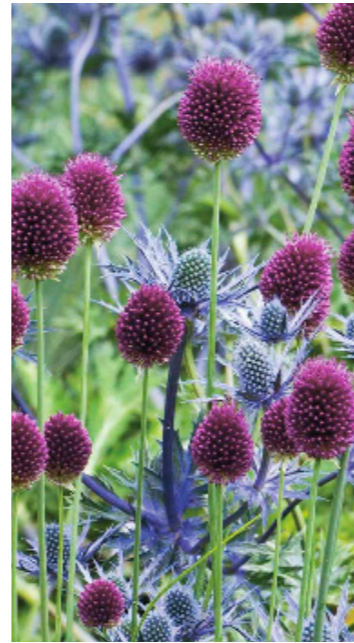

Prairie Style Planting for Sunny & Semi-Shaded Borders - RHS Hampton Court Palace Garden Festival 2024

Planting to include a range of swaying grasses and perennials that move freely in the breeze to provoke a sense of Peace and Freedom that calms and envelops the viewer whilst encouraging a better way forward

JULIA
WATES
GARDENS

**RHS Hampton Court Palace
Garden Festival
2024**

Prairie Style Planting for the RHS Hub
Julia Wates Gardens

- Rhus typhina
- Calamagrostis Karl Foerster
- Miscanthus sin Kleine Silberspinne
- Stachys off Hummelo
- Eupatorium
- Artemisis Powis Castle
- Achillea Moonshine
- Echinops Blue Globe
- Stachys Byzantine Silver Carpet
- Helenium Moerheim Beauty
- Rudbeckia Goldsturm
- Echinacea 'White Swan'
- Festuca glauca 'Sunrise'
- Monarda
- Anementhale lessoniana
- Veronicastrum
- Origanum
- Cirsium
- Anethum graveolens
- Foeniculum vulgare
- Verbena baileyana purple-leaved
- Verbascum chaixii Sixteen Candles
- Euphorbia ceratocarpa
- Lythrum salicaria Blush
- Anthyllis vulneraria
- Meconopsis cambrica
- Cotinus coggygia Grace
- Gillenia trifoliata
- Euphorbia wallichii
- Cotinus coggygia Royal Purple
- Dipsacus fullonum
- Penstemon 'Rich Ruby'
- Allium sphaerocephalon
- Knautia macedonia
- Eryngium varifolium
- Salvia Caradonna
- Perovskia Little Spire
- Achillea Inca Gold
- Euphorbia myrsinites
- Erigeron karvinskianus
- Sanguisorba Tanna
- Deschampsia cespitosa 'Goldtau'
- Physocarpus opulifolius 'Diabolo'