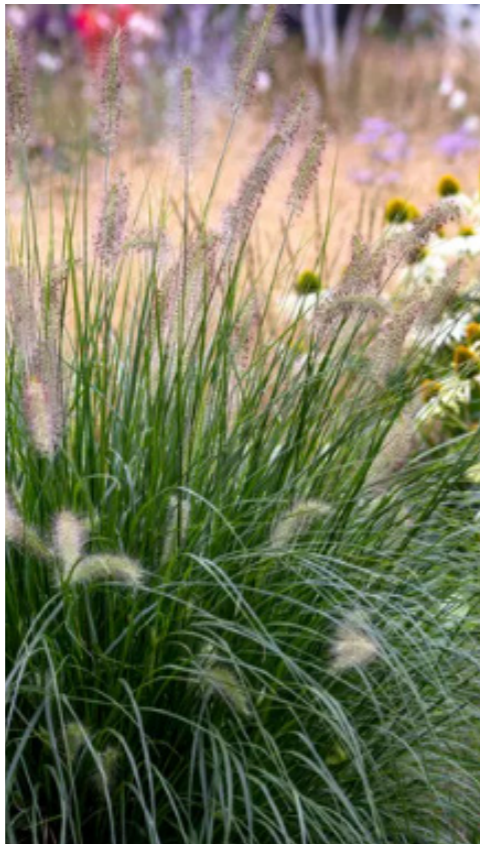

Prairie Style Planting for Sunny & Semi-Shaded Borders - RHS Hampton Court Palace Garden Festival 2024

Planting to include a range of swaying grasses and perennials that move freely in the breeze to provoke a sense of Peace and Freedom that calms and envelops the viewer whilst encouraging a better way forward

JULIA
WATES
GARDENS

**RHS Hampton Court Palace
Garden Festival
2024**

Prairie Style Planting for the RHS Hub
Julia Wates Gardens

- Rhus typhina
- Calamagrostis Karl Foerster
- Miscanthus sin Kleine Silberspinne
- Stachys off Hummelo
- Eupatorium
- Artemisis Powis Castle
- Achillea Moonshine
- Echinops Blue Globe
- Stachys Byzantine Silver Carpet
- Helenium Moerheim Beauty
- Rudbeckia Goldsturm
- Echinacea 'White Swan'
- Festuca glauca 'Sunrise'
- Monarda
- Anementhale lessoniana
- Veronicastrum
- Origanum
- Cirsium
- Anethum graveolens
- Foeniculum vulgare
- Verbena baileyana purple-leaved
- Verbascum chaixii Sixteen Candles
- Euphorbia ceratocarpa
- Lythrum salicaria Blush
- Anthyllis vulneraria
- Meconopsis cambrica
- Cotinus coggygia Grace
- Gillenia trifoliata
- Euphorbia wallichii
- Cotinus coggygia Royal Purple
- Dipsacus fullonum
- Penstemon 'Rich Ruby'
- Allium sphaerocephalon
- Knautia macedonia
- Eryngium varifolium
- Salvia Caradonna
- Perovskia Little Spire
- Achillea Inca Gold
- Euphorbia myrsinites
- Erigeron karvinskianus
- Sanguisorba Tanna
- Deschampsia cespitosa 'Goldtau'
- Physocarpus opulifolius 'Diabolo'