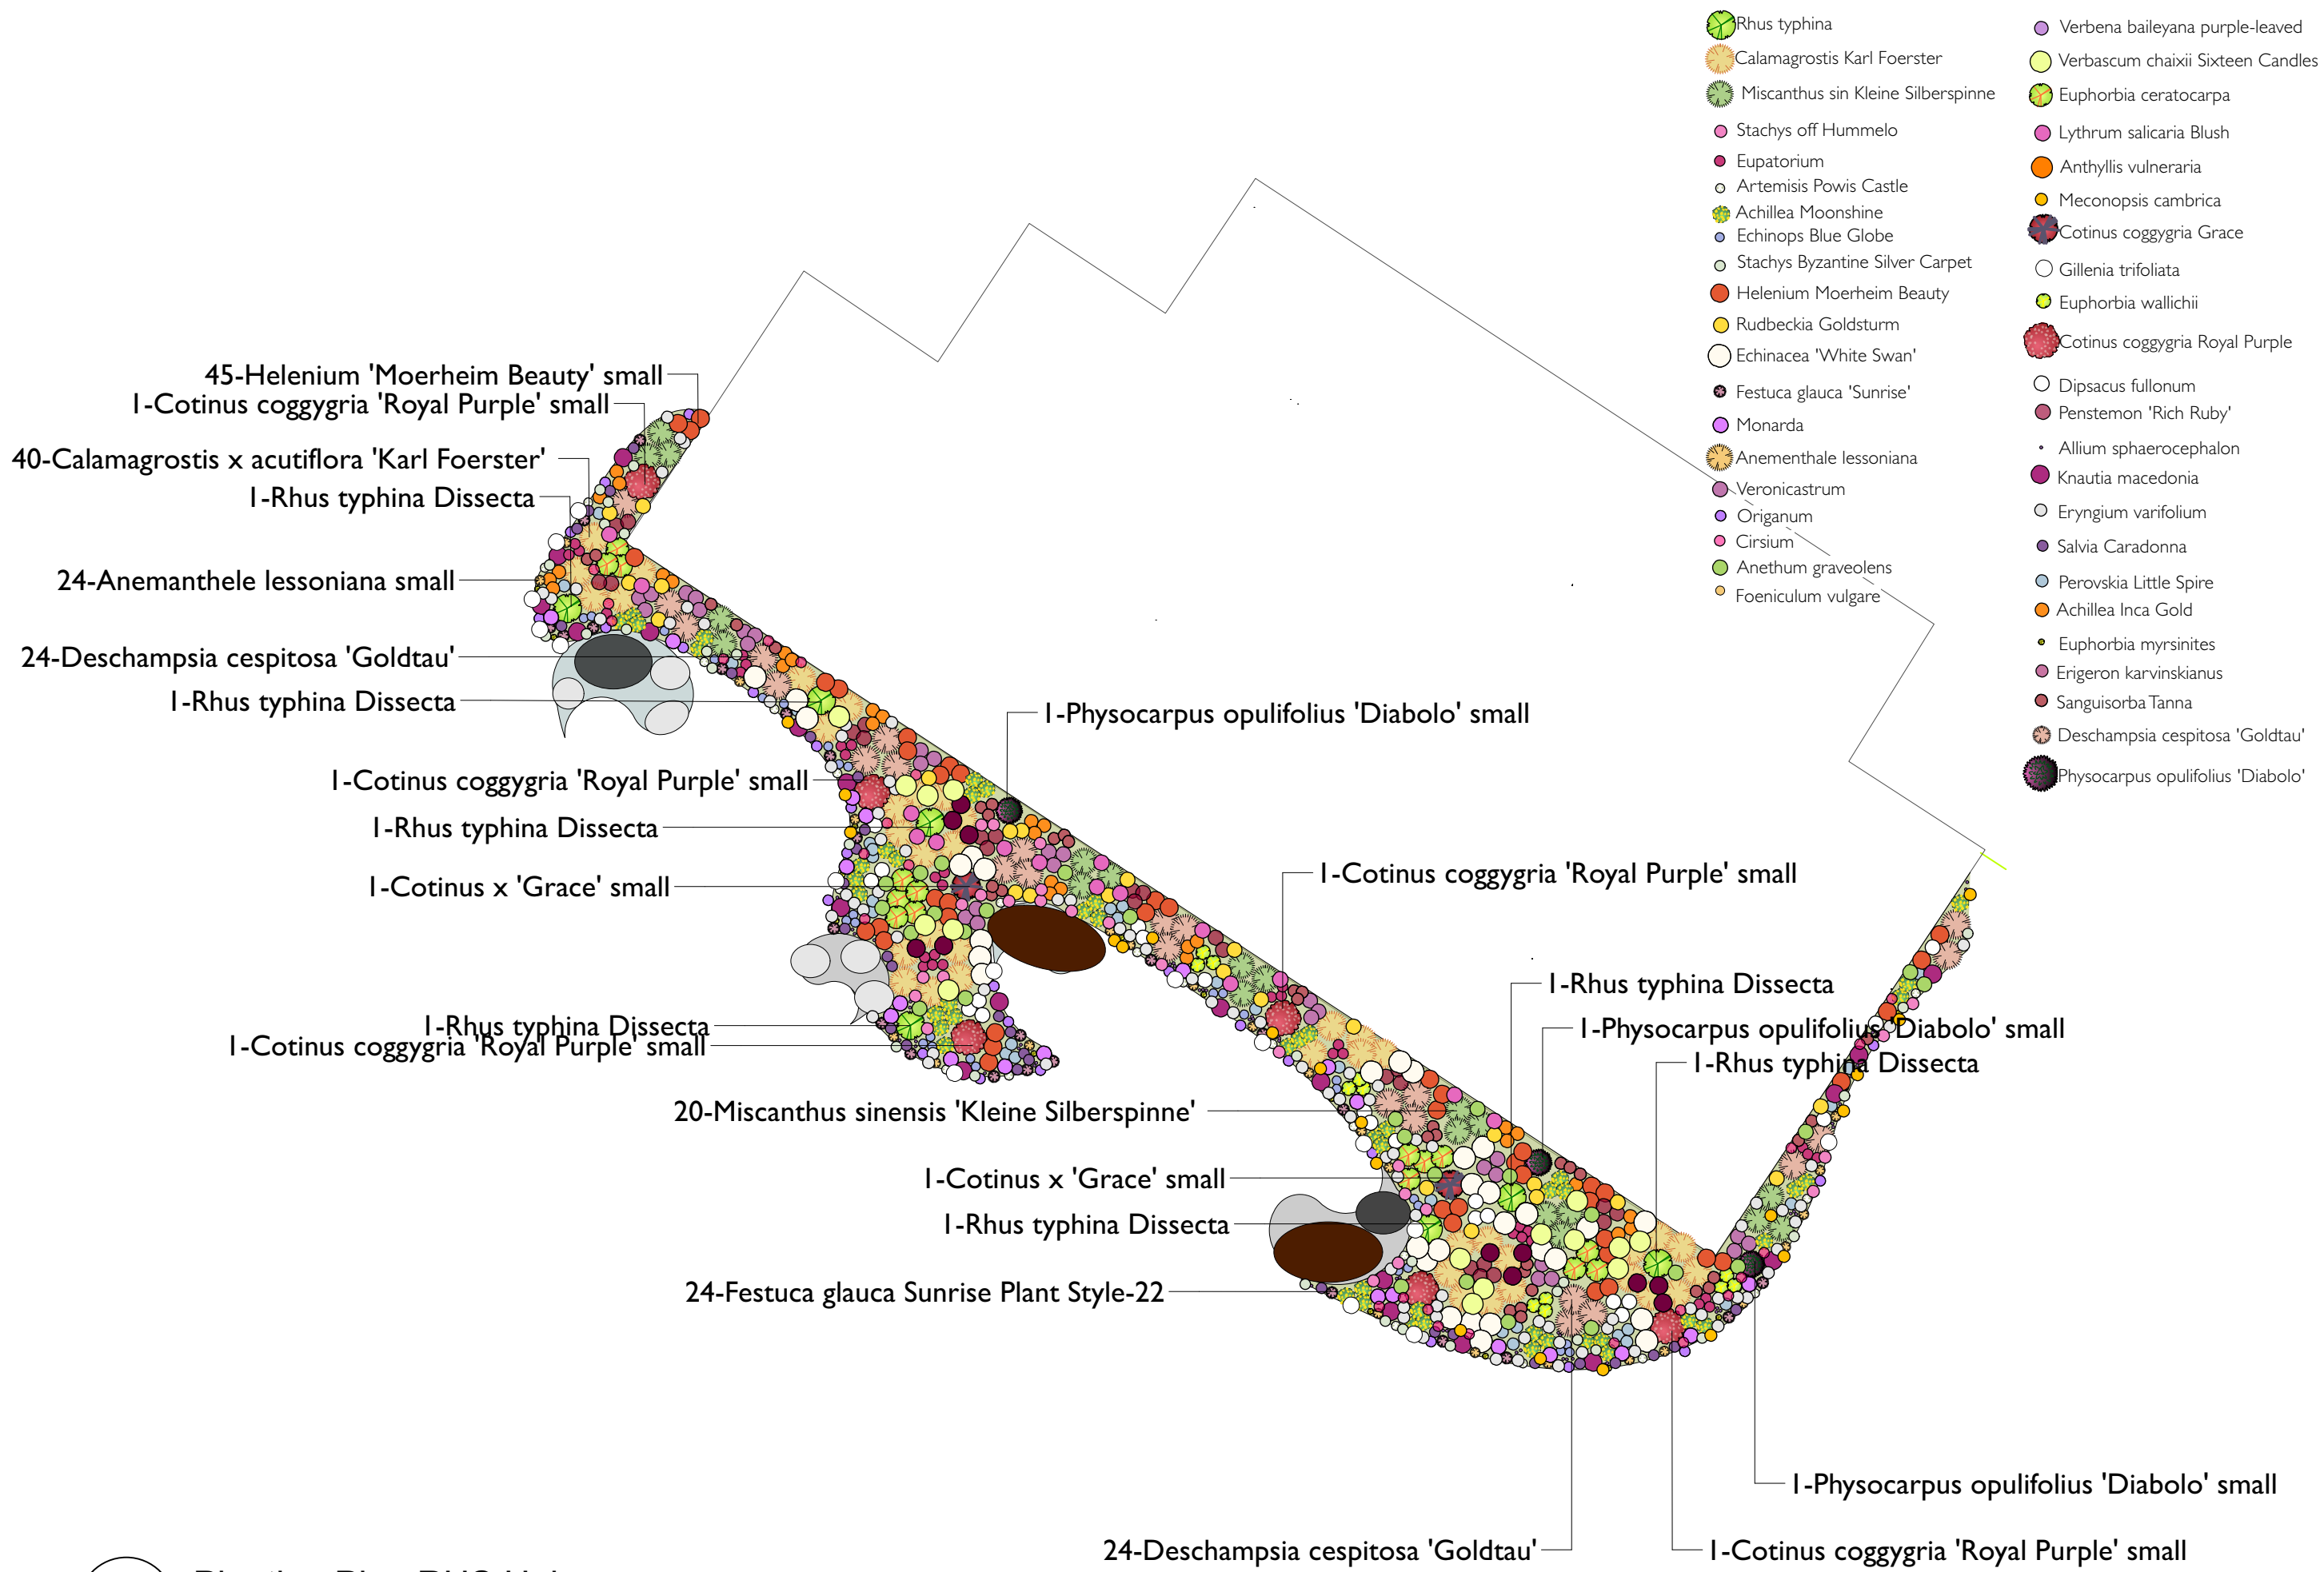

Prairie Style Planting for Sunny & Semi-Shaded Borders - RHS Hampton Court Palace Garden Festival 2024

Planting to include a range of swaying grasses and perennials that move freely in the breeze to provoke a sense of Peace and Freedom that calms and envelops the viewer whilst encouraging a better way forward

JULIA
WATES
GARDENS

**RHS Hampton Court Palace
Garden Festival
2024**

Prairie Style Planting for the RHS Hub
Julia Wates Gardens

- Rhus typhina
- Calamagrostis Karl Foerster
- Miscanthus sin Kleine Silberspinne
- Stachys off Hummelo
- Eupatorium
- Artemisis Powis Castle
- Achillea Moonshine
- Echinops Blue Globe
- Stachys Byzantine Silver Carpet
- Helenium Moerheim Beauty
- Rudbeckia Goldsturm
- Echinacea 'White Swan'
- Festuca glauca 'Sunrise'
- Monarda
- Anementhale lessoniana
- Veronicastrum
- Origanum
- Cirsium
- Anethum graveolens
- Foeniculum vulgare
- Verbena baileyana purple-leaved
- Verbascum chaixii Sixteen Candles
- Euphorbia ceratocarpa
- Lythrum salicaria Blush
- Anthyllis vulneraria
- Meconopsis cambrica
- Cotinus coggygia Grace
- Gillenia trifoliata
- Euphorbia wallichii
- Cotinus coggygia Royal Purple
- Dipsacus fullonum
- Penstemon 'Rich Ruby'
- Allium sphaerocephalon
- Knautia macedonia
- Eryngium varifolium
- Salvia Caradonna
- Perovskia Little Spire
- Achillea Inca Gold
- Euphorbia myrsinites
- Erigeron karvinskianus
- Sanguisorba Tanna
- Deschampsia cespitosa 'Goldtau'
- Physocarpus opulifolius 'Diabolo'