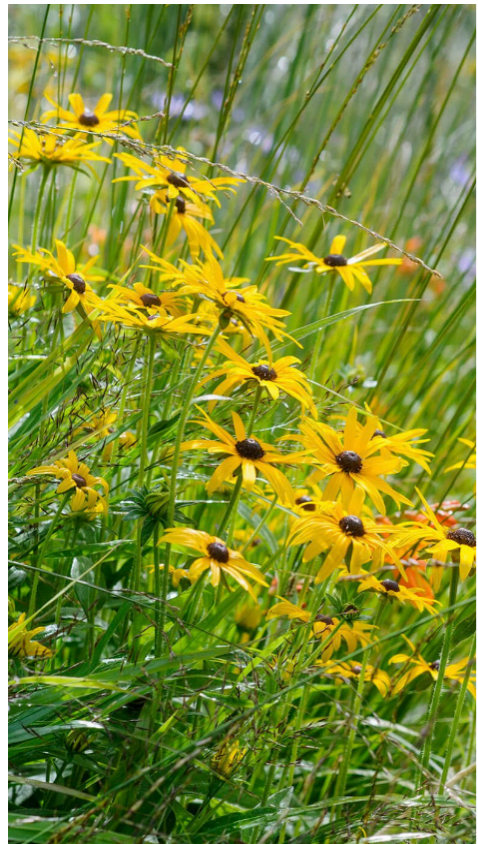

Prairie Style Planting for Sunny & Semi-Shaded Borders - RHS Hampton Court Palace Garden Festival 2024

Planting to include a range of swaying grasses and perennials that move freely in the breeze to provoke a sense of Peace and Freedom that calms and envelops the viewer whilst encouraging a better way forward

JULIA
WATES
GARDENS

**RHS Hampton Court Palace
Garden Festival
2024**

Prairie Style Planting for the RHS Hub
Julia Wates Gardens

- Rhus typhina
- Calamagrostis Karl Foerster
- Miscanthus sin Kleine Silberspinne
- Stachys off Hummelo
- Eupatorium
- Artemisis Powis Castle
- Achillea Moonshine
- Echinops Blue Globe
- Stachys Byzantine Silver Carpet
- Helenium Moerheim Beauty
- Rudbeckia Goldsturm
- Echinacea 'White Swan'
- Festuca glauca 'Sunrise'
- Monarda
- Anementhale lessoniana
- Veronicastrum
- Origanum
- Cirsium
- Anethum graveolens
- Foeniculum vulgare
- Verbena baileyana purple-leaved
- Verbascum chaixii Sixteen Candles
- Euphorbia ceratocarpa
- Lythrum salicaria Blush
- Anthyllis vulneraria
- Meconopsis cambrica
- Cotinus coggygia Grace
- Gillenia trifoliata
- Euphorbia wallichii
- Cotinus coggygia Royal Purple
- Dipsacus fullonum
- Penstemon 'Rich Ruby'
- Allium sphaerocephalon
- Knautia macedonia
- Eryngium varifolium
- Salvia Caradonna
- Perovskia Little Spire
- Achillea Inca Gold
- Euphorbia myrsinites
- Erigeron karvinskianus
- Sanguisorba Tanna
- Deschampsia cespitosa 'Goldtau'
- Physocarpus opulifolius 'Diabolo'