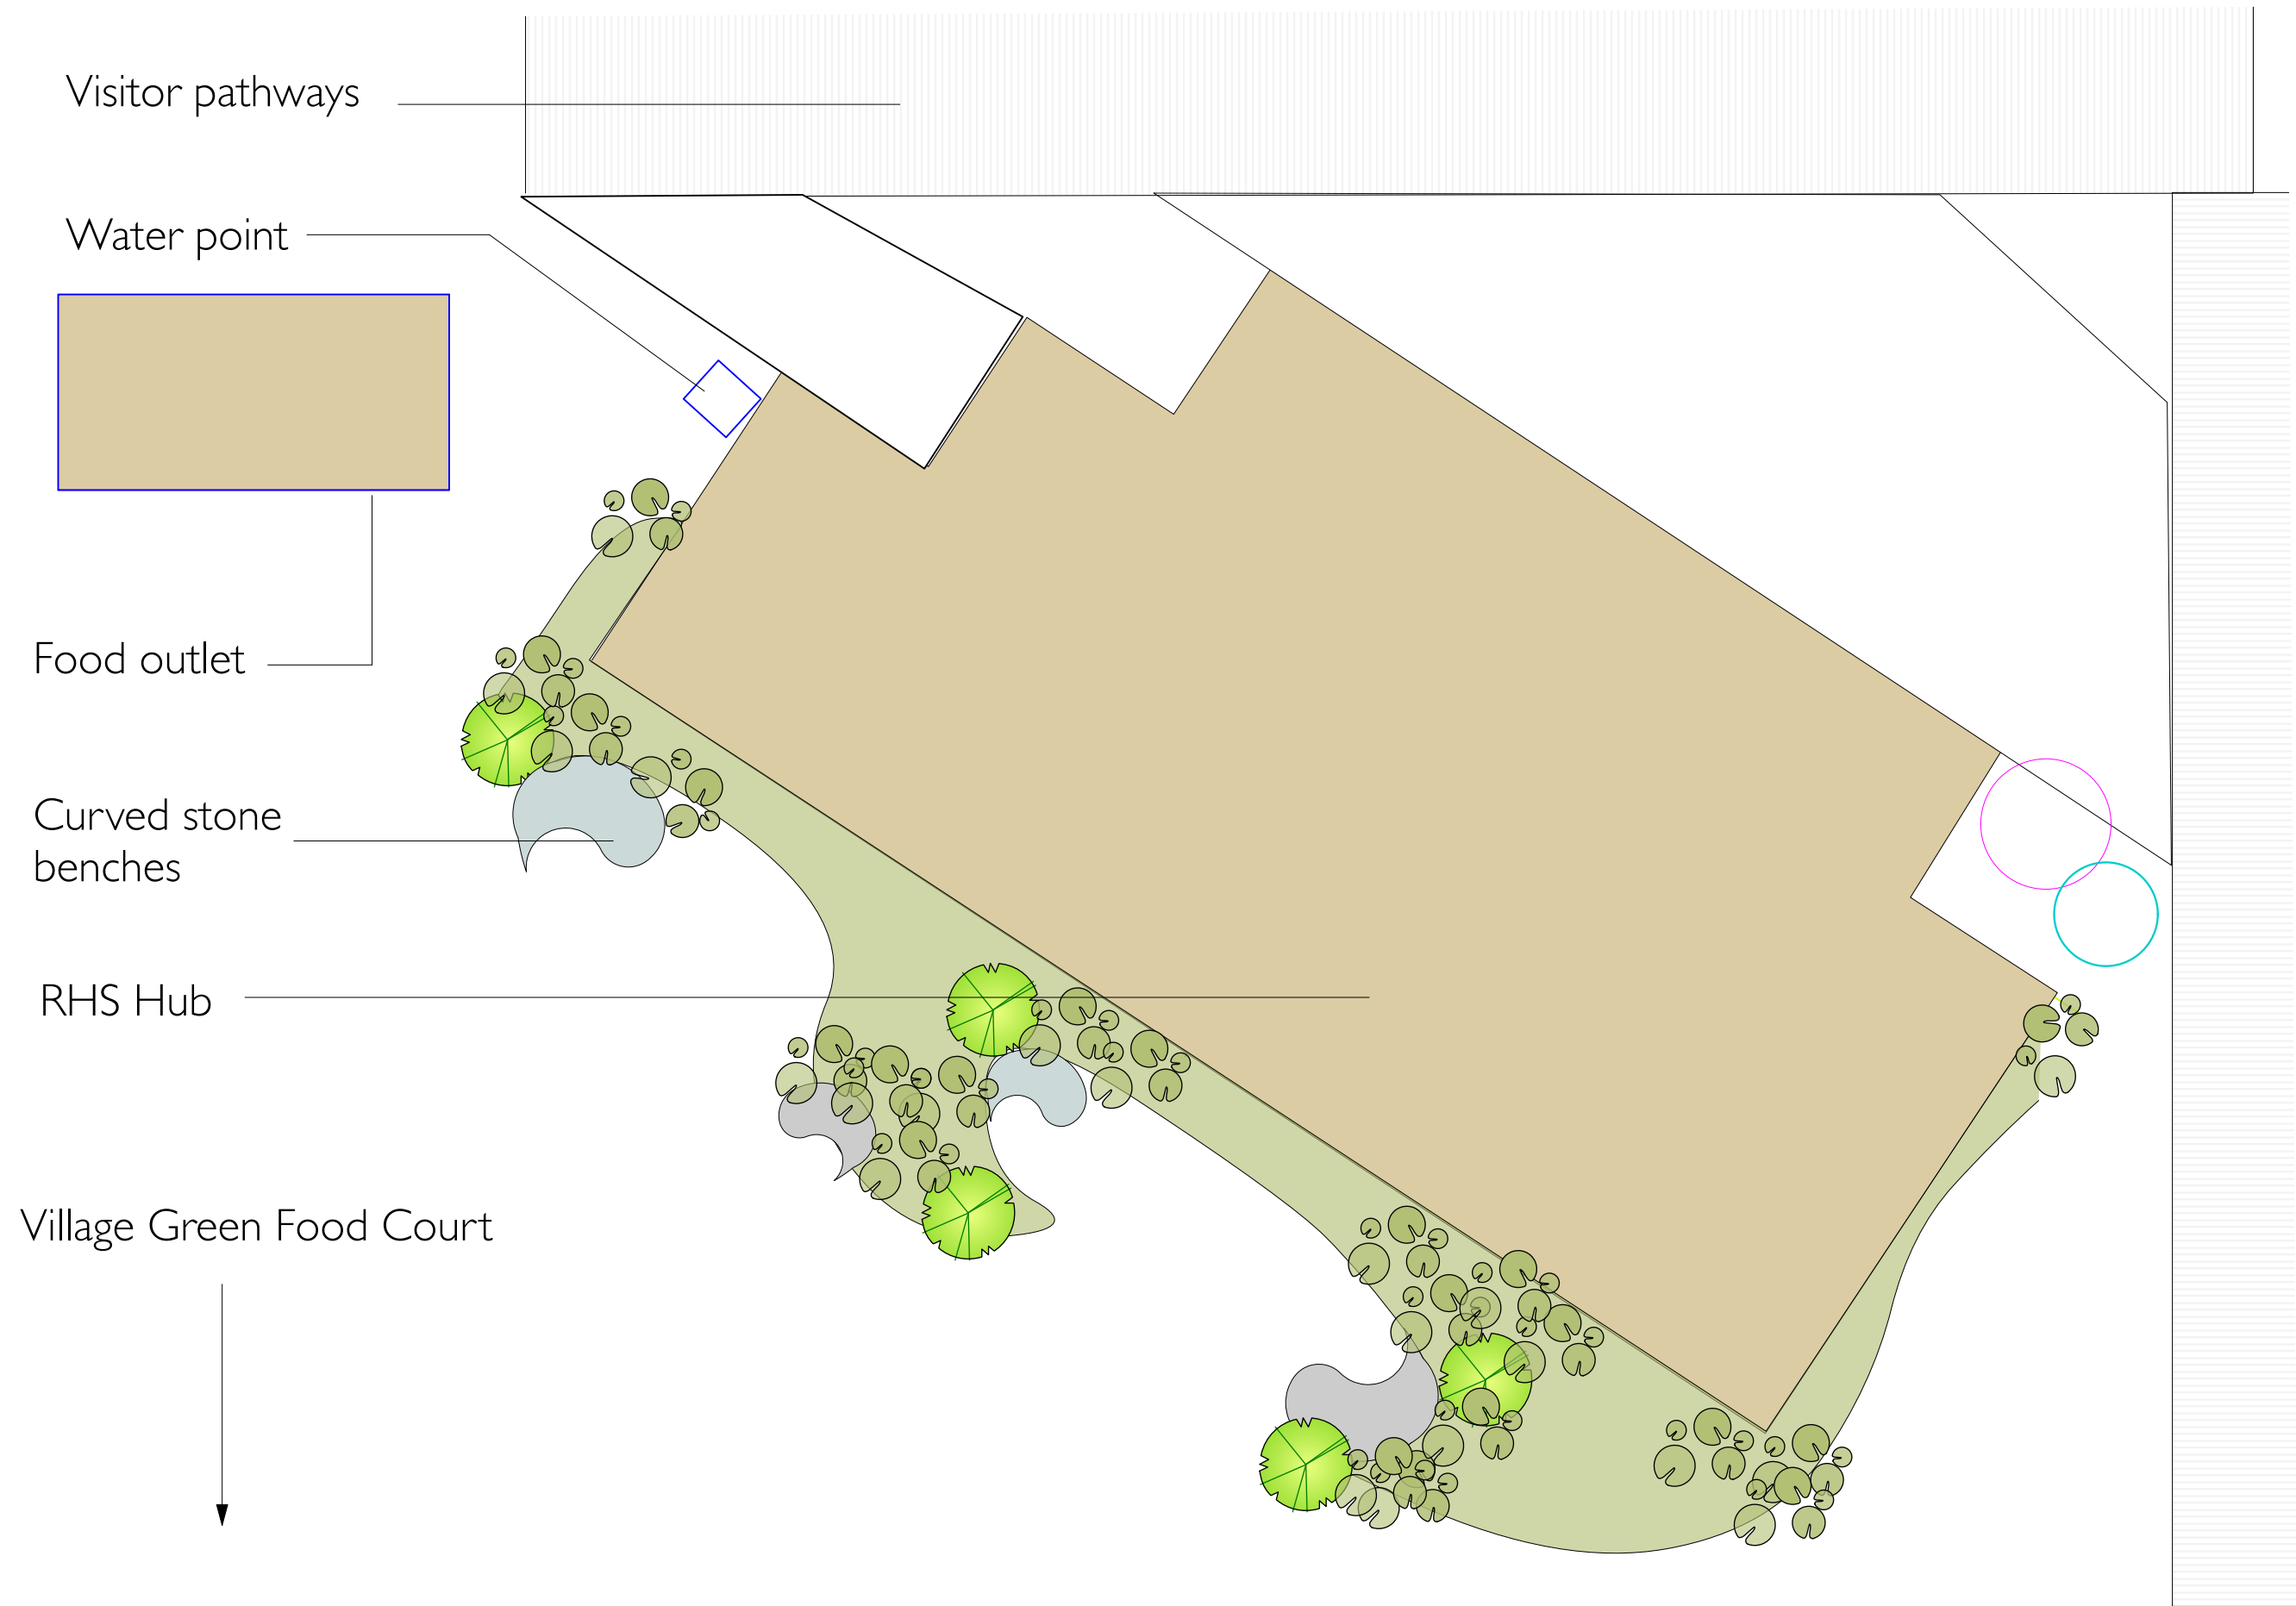

Prairie Style Planting for Sunny & Semi-Shaded Borders - RHS Hampton Court Palace Garden Festival 2024

Planting to include a range of swaying grasses and perennials that move freely in the breeze to provoke a sense of Peace and Freedom that calms and envelops the viewer whilst encouraging a better way forward

JULIA
WATES
GARDENS

**RHS Hampton Court Palace
Garden Festival
2024**

Prairie Style Planting for the RHS Hub
Julia Wates Gardens

- Rhus typhina
- Calamagrostis Karl Foerster
- Miscanthus sin Kleine Silberspinne
- Stachys off Hummelo
- Eupatorium
- Artemisis Powis Castle
- Achillea Moonshine
- Echinops Blue Globe
- Stachys Byzantine Silver Carpet
- Helenium Moerheim Beauty
- Rudbeckia Goldsturm
- Echinacea 'White Swan'
- Festuca glauca 'Sunrise'
- Monarda
- Anementhale lessoniana
- Veronicastrum
- Origanum
- Cirsium
- Anethum graveolens
- Foeniculum vulgare
- Verbena baileyana purple-leaved
- Verbascum chaixii Sixteen Candles
- Euphorbia ceratocarpa
- Lythrum salicaria Blush
- Anthyllis vulneraria
- Meconopsis cambrica
- Cotinus coggygia Grace
- Gillenia trifoliata
- Euphorbia wallichii
- Cotinus coggygia Royal Purple
- Dipsacus fullonum
- Penstemon 'Rich Ruby'
- Allium sphaerocephalon
- Knautia macedonia
- Eryngium varifolium
- Salvia Caradonna
- Perovskia Little Spire
- Achillea Inca Gold
- Euphorbia myrsinites
- Erigeron karvinskianus
- Sanguisorba Tanna
- Deschampsia cespitosa 'Goldtau'
- Physocarpus opulifolius 'Diabolo'