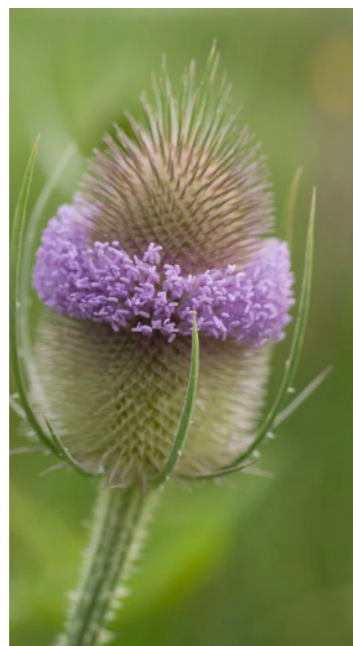

Prairie Style Planting for Sunny & Semi-Shaded Borders - RHS Hampton Court Palace Garden Festival 2024

Planting to include a range of swaying grasses and perennials that move freely in the breeze to provoke a sense of Peace and Freedom that calms and envelops the viewer whilst encouraging a better way forward

JULIA
WATES
GARDENS

**RHS Hampton Court Palace
Garden Festival
2024**

Prairie Style Planting for the RHS Hub
Julia Wates Gardens

- Rhus typhina
- Calamagrostis Karl Foerster
- Miscanthus sin Kleine Silberspinne
- Stachys off Hummelo
- Eupatorium
- Artemisis Powis Castle
- Achillea Moonshine
- Echinops Blue Globe
- Stachys Byzantine Silver Carpet
- Helenium Moerheim Beauty
- Rudbeckia Goldsturm
- Echinacea 'White Swan'
- Festuca glauca 'Sunrise'
- Monarda
- Anementhale lessoniana
- Veronicastrum
- Origanum
- Cirsium
- Anethum graveolens
- Foeniculum vulgare
- Verbena baileyana purple-leaved
- Verbascum chaixii Sixteen Candles
- Euphorbia ceratocarpa
- Lythrum salicaria Blush
- Anthyllis vulneraria
- Meconopsis cambrica
- Cotinus coggygia Grace
- Gillenia trifoliata
- Euphorbia wallichii
- Cotinus coggygia Royal Purple
- Dipsacus fullonum
- Penstemon 'Rich Ruby'
- Allium sphaerocephalon
- Knautia macedonia
- Eryngium varifolium
- Salvia Caradonna
- Perovskia Little Spire
- Achillea Inca Gold
- Euphorbia myrsinites
- Erigeron karvinskianus
- Sanguisorba Tanna
- Deschampsia cespitosa 'Goldtau'
- Physocarpus opulifolius 'Diabolo'