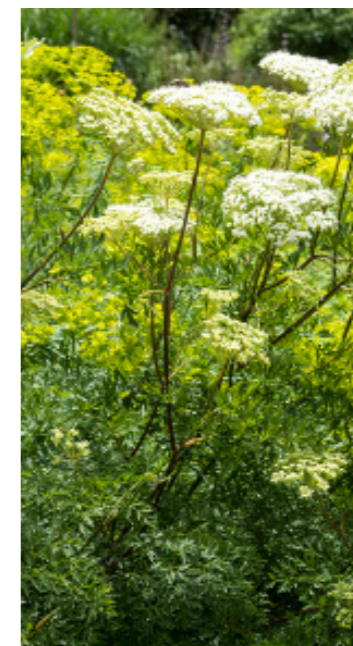

Prairie Style Planting for Sunny & Semi-Shaded Borders - RHS Hampton Court Palace Garden Festival 2024

Planting to include a range of swaying grasses and perennials that move freely in the breeze to provoke a sense of Peace and Freedom that calms and envelops the viewer whilst encouraging a better way forward

JULIA
WATES
GARDENS

**RHS Hampton Court Palace
Garden Festival
2024**

Prairie Style Planting for the RHS Hub
Julia Wates Gardens

- Rhus typhina
- Calamagrostis Karl Foerster
- Miscanthus sin Kleine Silberspinne
- Stachys off Hummelo
- Eupatorium
- Artemisis Powis Castle
- Achillea Moonshine
- Echinops Blue Globe
- Stachys Byzantine Silver Carpet
- Helenium Moerheim Beauty
- Rudbeckia Goldsturm
- Echinacea 'White Swan'
- Festuca glauca 'Sunrise'
- Monarda
- Anementhale lessoniana
- Veronicastrum
- Origanum
- Cirsium
- Anethum graveolens
- Foeniculum vulgare
- Verbena baileyana purple-leaved
- Verbascum chaixii Sixteen Candles
- Euphorbia ceratocarpa
- Lythrum salicaria Blush
- Anthyllis vulneraria
- Meconopsis cambrica
- Cotinus coggygia Grace
- Gillenia trifoliata
- Euphorbia wallichii
- Cotinus coggygia Royal Purple
- Dipsacus fullonum
- Penstemon 'Rich Ruby'
- Allium sphaerocephalon
- Knautia macedonia
- Eryngium varifolium
- Salvia Caradonna
- Perovskia Little Spire
- Achillea Inca Gold
- Euphorbia myrsinites
- Erigeron karvinskianus
- Sanguisorba Tanna
- Deschampsia cespitosa 'Goldtau'
- Physocarpus opulifolius 'Diabolo'