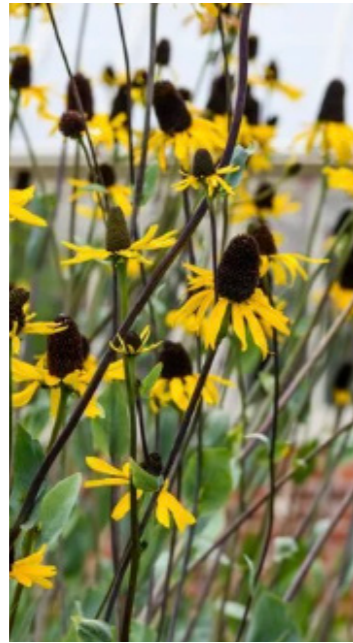

Prairie Style Planting for Sunny & Semi-Shaded Borders - RHS Hampton Court Palace Garden Festival 2024

Planting to include a range of swaying grasses and perennials that move freely in the breeze to provoke a sense of Peace and Freedom that calms and envelops the viewer whilst encouraging a better way forward

JULIA
WATES
GARDENS

**RHS Hampton Court Palace
Garden Festival
2024**

Prairie Style Planting for the RHS Hub
Julia Wates Gardens

- Rhus typhina
- Calamagrostis Karl Foerster
- Miscanthus sin Kleine Silberspinne
- Stachys off Hummelo
- Eupatorium
- Artemisis Powis Castle
- Achillea Moonshine
- Echinops Blue Globe
- Stachys Byzantine Silver Carpet
- Helenium Moerheim Beauty
- Rudbeckia Goldsturm
- Echinacea 'White Swan'
- Festuca glauca 'Sunrise'
- Monarda
- Anementhale lessoniana
- Veronicastrum
- Origanum
- Cirsium
- Anethum graveolens
- Foeniculum vulgare
- Verbena baileyana purple-leaved
- Verbascum chaixii Sixteen Candles
- Euphorbia ceratocarpa
- Lythrum salicaria Blush
- Anthyllis vulneraria
- Meconopsis cambrica
- Cotinus coggygia Grace
- Gillenia trifoliata
- Euphorbia wallichii
- Cotinus coggygia Royal Purple
- Dipsacus fullonum
- Penstemon 'Rich Ruby'
- Allium sphaerocephalon
- Knautia macedonia
- Eryngium varifolium
- Salvia Caradonna
- Perovskia Little Spire
- Achillea Inca Gold
- Euphorbia myrsinites
- Erigeron karvinskianus
- Sanguisorba Tanna
- Deschampsia cespitosa 'Goldtau'
- Physocarpus opulifolius 'Diabolo'