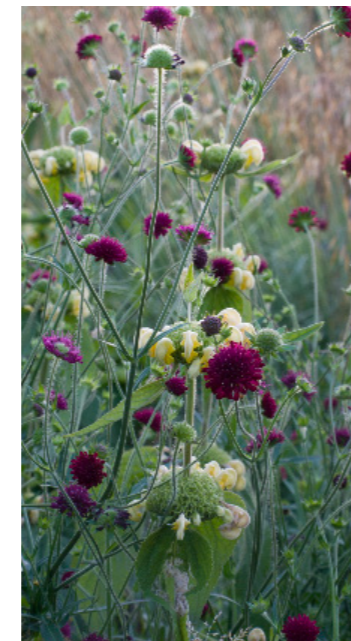

Prairie Style Planting for Sunny & Semi-Shaded Borders - RHS Hampton Court Palace Garden Festival 2024

Planting to include a range of swaying grasses and perennials that move freely in the breeze to provoke a sense of Peace and Freedom that calms and envelops the viewer whilst encouraging a better way forward

JULIA
WATES
GARDENS

**RHS Hampton Court Palace
Garden Festival
2024**

Prairie Style Planting for the RHS Hub
Julia Wates Gardens

- Rhus typhina
- Calamagrostis Karl Foerster
- Miscanthus sin Kleine Silberspinne
- Stachys off Hummelo
- Eupatorium
- Artemisis Powis Castle
- Achillea Moonshine
- Echinops Blue Globe
- Stachys Byzantine Silver Carpet
- Helenium Moerheim Beauty
- Rudbeckia Goldsturm
- Echinacea 'White Swan'
- Festuca glauca 'Sunrise'
- Monarda
- Anementhale lessoniana
- Veronicastrum
- Origanum
- Cirsium
- Anethum graveolens
- Foeniculum vulgare
- Verbena baileyana purple-leaved
- Verbascum chaixii Sixteen Candles
- Euphorbia ceratocarpa
- Lythrum salicaria Blush
- Anthyllis vulneraria
- Meconopsis cambrica
- Cotinus coggygia Grace
- Gillenia trifoliata
- Euphorbia wallichii
- Cotinus coggygia Royal Purple
- Dipsacus fullonum
- Penstemon 'Rich Ruby'
- Allium sphaerocephalon
- Knautia macedonia
- Eryngium varifolium
- Salvia Caradonna
- Perovskia Little Spire
- Achillea Inca Gold
- Euphorbia myrsinites
- Erigeron karvinskianus
- Sanguisorba Tanna
- Deschampsia cespitosa 'Goldtau'
- Physocarpus opulifolius 'Diabolo'