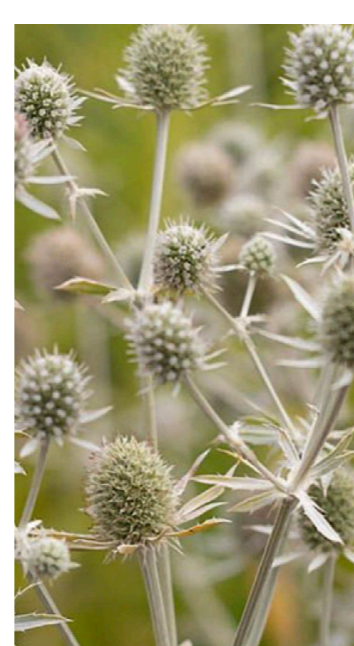

Prairie Style Planting for Sunny & Semi-Shaded Borders - RHS Hampton Court Palace Garden Festival 2024

Planting to include a range of swaying grasses and perennials that move freely in the breeze to provoke a sense of Peace and Freedom that calms and envelops the viewer whilst encouraging a better way forward

JULIA
WATES
GARDENS

**RHS Hampton Court Palace
Garden Festival
2024**

Prairie Style Planting for the RHS Hub
Julia Wates Gardens

- Rhus typhina
- Calamagrostis Karl Foerster
- Miscanthus sin Kleine Silberspinne
- Stachys off Hummelo
- Eupatorium
- Artemisis Powis Castle
- Achillea Moonshine
- Echinops Blue Globe
- Stachys Byzantine Silver Carpet
- Helenium Moerheim Beauty
- Rudbeckia Goldsturm
- Echinacea 'White Swan'
- Festuca glauca 'Sunrise'
- Monarda
- Anementhale lessoniana
- Veronicastrum
- Origanum
- Cirsium
- Anethum graveolens
- Foeniculum vulgare
- Verbena baileyana purple-leaved
- Verbascum chaixii Sixteen Candles
- Euphorbia ceratocarpa
- Lythrum salicaria Blush
- Anthyllis vulneraria
- Meconopsis cambrica
- Cotinus coggygia Grace
- Gillenia trifoliata
- Euphorbia wallichii
- Cotinus coggygia Royal Purple
- Dipsacus fullonum
- Penstemon 'Rich Ruby'
- Allium sphaerocephalon
- Knautia macedonia
- Eryngium varifolium
- Salvia Caradonna
- Perovskia Little Spire
- Achillea Inca Gold
- Euphorbia myrsinites
- Erigeron karvinskianus
- Sanguisorba Tanna
- Deschampsia cespitosa 'Goldtau'
- Physocarpus opulifolius 'Diabolo'