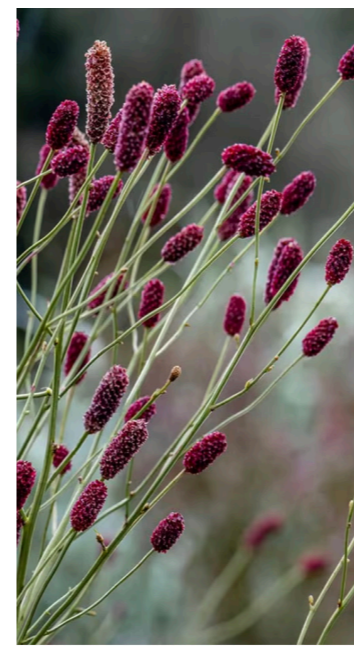

Prairie Style Planting for Sunny & Semi-Shaded Borders - RHS Hampton Court Palace Garden Festival 2024

Planting to include a range of swaying grasses and perennials that move freely in the breeze to provoke a sense of Peace and Freedom that calms and envelops the viewer whilst encouraging a better way forward

JULIA
WATES
GARDENS

**RHS Hampton Court Palace
Garden Festival
2024**

Prairie Style Planting for the RHS Hub
Julia Wates Gardens

- Rhus typhina
- Calamagrostis Karl Foerster
- Miscanthus sin Kleine Silberspinne
- Stachys off Hummelo
- Eupatorium
- Artemisis Powis Castle
- Achillea Moonshine
- Echinops Blue Globe
- Stachys Byzantine Silver Carpet
- Helenium Moerheim Beauty
- Rudbeckia Goldsturm
- Echinacea 'White Swan'
- Festuca glauca 'Sunrise'
- Monarda
- Anementhale lessoniana
- Veronicastrum
- Origanum
- Cirsium
- Anethum graveolens
- Foeniculum vulgare
- Verbena baileyana purple-leaved
- Verbascum chaixii Sixteen Candles
- Euphorbia ceratocarpa
- Lythrum salicaria Blush
- Anthyllis vulneraria
- Meconopsis cambrica
- Cotinus coggygia Grace
- Gillenia trifoliata
- Euphorbia wallichii
- Cotinus coggygia Royal Purple
- Dipsacus fullonum
- Penstemon 'Rich Ruby'
- Allium sphaerocephalon
- Knautia macedonia
- Eryngium varifolium
- Salvia Caradonna
- Perovskia Little Spire
- Achillea Inca Gold
- Euphorbia myrsinites
- Erigeron karvinskianus
- Sanguisorba Tanna
- Deschampsia cespitosa 'Goldtau'
- Physocarpus opulifolius 'Diabolo'